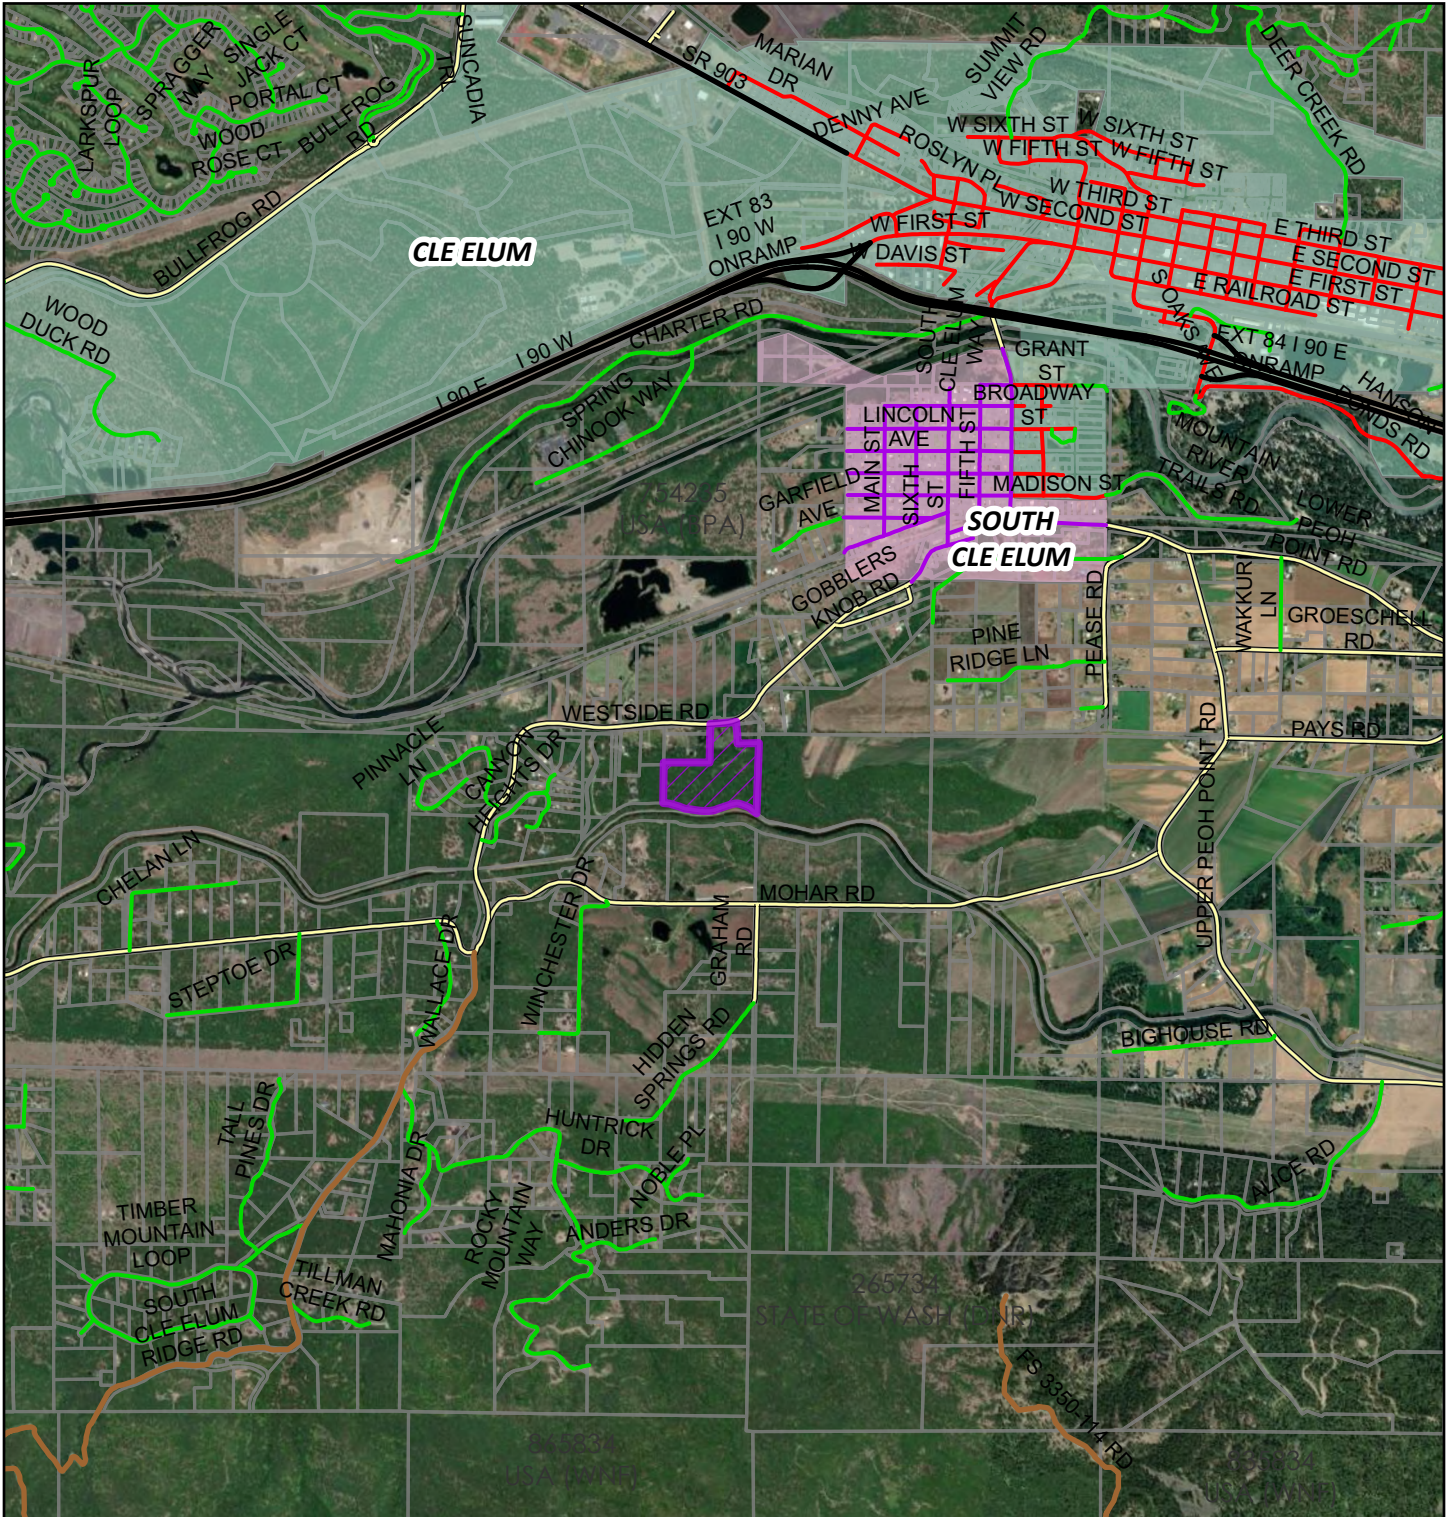

SP-26-00003 Miller

Vicinity View

Vantor

2026

Coordinate System: NAD 1983 StatePlane Washington South FIPS 4602 Feet